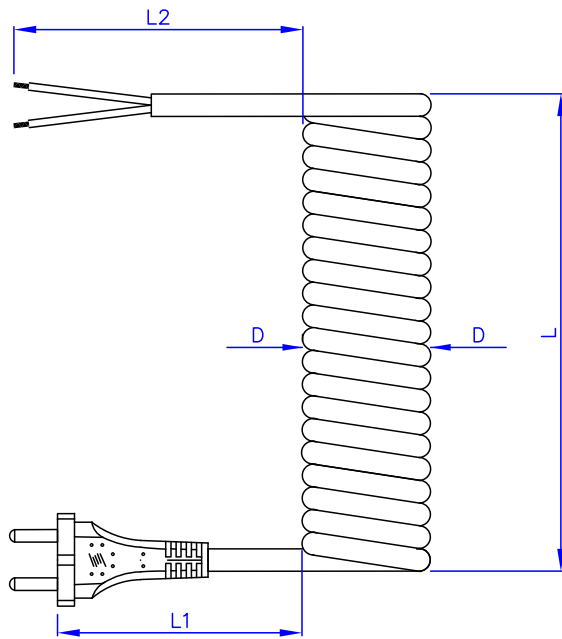

RETRACTILE CORDS

CABLE TYPE

05BQH8-F	2x0,75; 2x1; 2x1,5
05BQH8-F	3x0,75 ; 3x1; 3x1,5
H05VV-F	2X0.75; 2X1; 2X1.5
H05VV-F	3x0.75; 3x1; 3x1.5

ORDERING INFORMATION:

L: Length of fully retracted

L1, L2: Length of ends

D ≈ diameter of spiral

COMBINATIONS

101 Swiss Plug 2 pole + E STRAIGHT	152 European Plug 2 pole STRAIGHT	S-22 European Plug 2 pole + E ANGLED	352 European Plug 2 pole STRAIGHT
358 European Plug 2 pole + E STRAIGHT	2343 British Plug 2 pole + E ANGLED	701 Swiss Plug 2 pole + E STRAIGHT	544 "IEC" CONNECTOR FEMALE 2 pole + E STRAIGHT
3318 European SOCKET CONNECTOR 2 pole + E STRAIGHT			